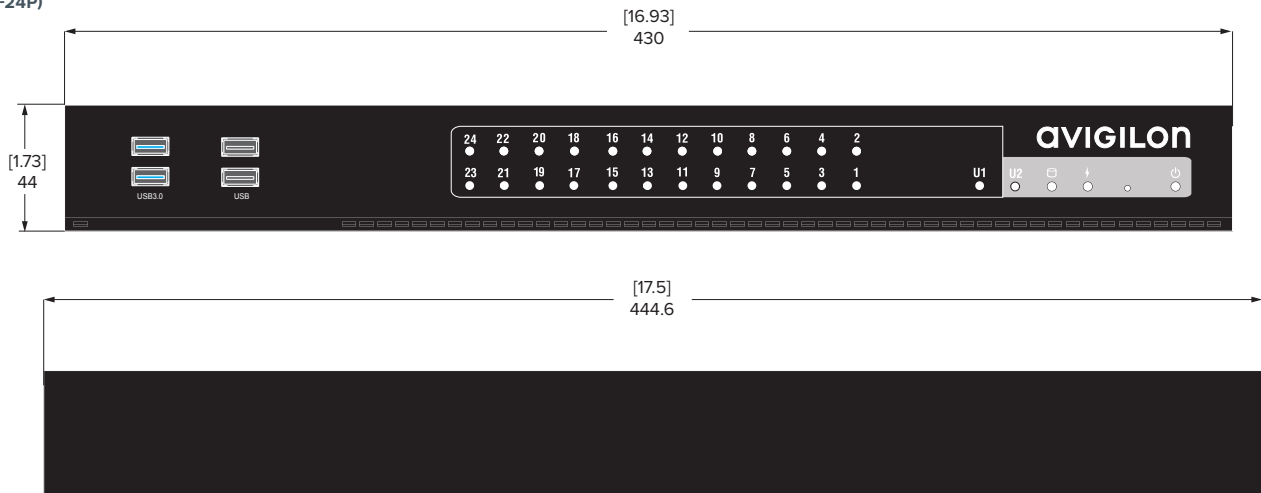

[X.X]	INCHES
X	MM

HD Video Appliance Pro — 16 Port

(VMA-AS1-16P)

HD Video Appliance Pro — 24 Port

(VMA-AS1-24P)

Specifications

		HD VIDEO APPLIANCE 8-PORT	HD VIDEO APPLIANCE PRO 16-PORT	HD VIDEO APPLIANCE PRO 24-PORT			
SYSTEM	Control Center Edition	Core; Standard and Enterprise compatible	Standard; Enterprise compatible	Standard; Enterprise compatible			
	Recording Rate	Up to 10 MB/s	Up to 32 MB/s	Up to 32 MB/s			
	Playback Rate	Up to 10 MB/s	Up to 10 MB/s	Up to 10 MB/s			
	Camera Channels	8	16	24			
	Recording Image Rate	Up to 30 images per second per channel	Up to 30 images per second per channel	Up to 30 images per second per channel			
	Local Viewing	Yes	Yes	Yes			
	Operating System	Microsoft® Windows Embedded Standard 7 (64 bit)	Microsoft® Windows Embedded Standard 7 (64 bit)	Microsoft® Windows Embedded Standard 7 (64 bit)			
	Hard Disk Drive Configuration	1 x 3.5" SATA (AV Rated)	RAID 5 — Up to 4 x 3.5" SATA (AV rated)	RAID 5 — Up to 4 x 3.5" SATA (AV rated)			
	Recording Storage Capacity	Up to 4 TB	Up to 12 TB	Up to 12 TB			
	Processor	Core i3-3220	Intel Core i7-3770	Intel Core i7-3770			
	Memory	4 GB DDR3	8 GB DDR3	8 GB DDR3			
	Video Outputs	1 VGA + 1 HDMI; up to 1920 x 1080	1 VGA + 1 HDMI; up to 1920 x 1080	1 VGA + 1 HDMI; up to 1920 x 1080			
	PoE Ports	8 x 10/100 (802.3at)	16 x 10/100 (802.3at)	24 x 10/100 (802.3at)			
	Total PoE Output	120W	270W	270W			
	Uplink	(1) 10/100/1000 Mbps Combo SFP	(1) 10/100/1000 Mbps Combo SFP	(1) 10/100/1000 Mbps Combo SFP			
	Network Interface Controller	(1) 10/100/1000 Mbps RJ-45	(1) 10/100/1000 Mbps RJ-45	(1) 10/100/1000 Mbps RJ-45			
	Switch Control	Managed Switch with Web-based UI	Managed Switch with Web-based UI	Managed Switch with Web-based UI			
	Port Mirroring	Many-to-one (Tx/Rx)	Many-to-one (Tx/Rx)	Many-to-one (Tx/Rx)			
	USB	3 x USB 2.0; 2 x USB 3.0	4 x USB 2.0; 2 x USB 3.0	4 x USB 2.0; 2 x USB 3.0			
	MECHANICAL	Form Factor	Small form factor	1U			
Dimensions (LxWxH)		234.5 mm x 232 mm x 44 mm; 9.58" x 9.13" x 1.73"	430 mm x 444.6 mm x 44 mm 16.93" x 17.5" x 1.73"				
Weight		3 kg; 6.4 lb	10 kg; 22 lb				
ELECTRICAL	Power Input	100 to 240 VAC, 50/60 Hz	100 to 240 VAC, 50/60 Hz				
	Power Supply	Single non-redundant	Single non-redundant				
	Power Consumption	80 W min.; 120 W max.	100 W min.; 420 W max.				
ENVIRONMENTAL	Operating Temperature	0°C to 40°C (32°F to 104°F)					
	Storage Temperature	-40° C to 65° C (-40° F to 149° F)					
	Humidity	10 - 90% Relative humidity (non-condensing)					
CERTIFICATIONS	Certifications/Directives	UL	cUL	CE	RoHS	WEEE	RCM
		EAC	PSB (16/24 port)	NOM	VCCI	Anatel	KC
	Safety	UL 60950-1		CSA 60950-1		IEC/EN 60950-1	
	Electromagnetic Emissions	FCC Part 15 Subpart B Class A		IC ICES-003	EN 55022	EN 61000-3-2	EN 61000-3-3
	Electromagnetic Immunity	EN 50130-4	EN 61000-4-2	EN 61000-4-3	EN 61000-4-4	EN 61000-4-5	EN 61000-4-6
EN 61000-4-8		EN 61000-4-11					
ORDERING INFORMATION	VMA-AS1-8P2	2.0 TB storage, 8 Port HD Video Appliance					
	VMA-AS1-8P4	4.0 TB storage, 8 Port HD Video Appliance					
	8C-ACC5-COR-STD-UPG	ACC 5 upgrade license from Core to Standard edition for 8 camera channels					
	8C-ACC5-STD-ENT-UPG	ACC 5 upgrade license from Standard to Enterprise edition for 8 camera channels					
	VMA-AS1-16P06	6.0 TB storage, 16 Port HD Video Appliance Pro					
	VMA-AS1-16P09	9.0 TB storage, 16 Port HD Video Appliance Pro					
	VMA-AS1-16P12	12 TB storage, 16 Port HD Video Appliance Pro					
	16C-ACC5-STD-ENT-UPG	ACC 5 upgrade license from Standard to Enterprise edition for 16 camera channels					
	VMA-AS1-24P09	9.0 TB storage, 24 Port HD Video Appliance Pro					
	VMA-AS1-24P12	12 TB storage, 24 Port HD Video Appliance Pro					
	24C-ACC5-STD-ENT-UPG	ACC 5 upgrade license from Standard to Enterprise edition for 24 camera channels					
	ENC-4P-H264	4-Port H.264 Video Encoder with 4 Audio Inputs and 4 Audio Outputs					
	ENC-BRK1U	1U EIA (19") Rack Mountable Bracket for 3 ENC-4P-H264					
	VMA-AS1-HDDP02	2.0 TB storage, HD Video Appliance Pro					
	VMA-AS1-HDDP03	3.0 TB storage, HD Video Appliance Pro					
	VMA-AS1-HDDP04	4.0 TB storage, HD Video Appliance Pro					
	VMA-AS1-3PRMS1U	1U Rack mount shelf for HD Video Appliance 8-port					